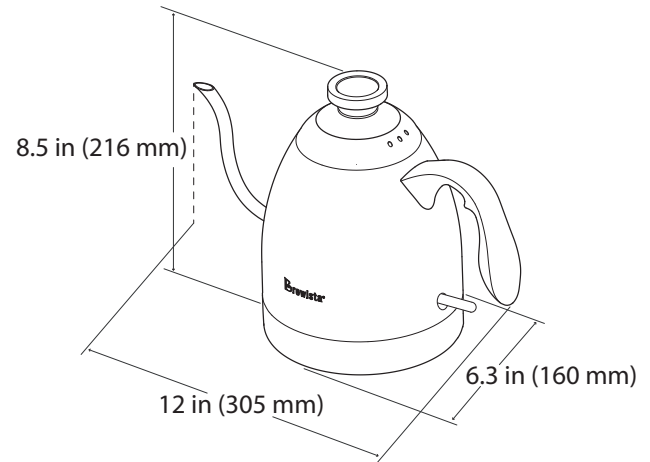

### Smart Pour™ Electric Switch Kettle

The Brewista Smart Pour™ Electric Switch Kettle. Simply fill it up and turn it on to bring water to a boil. The analog temperature gauge in the lid displays current water temperature in both Celsius and Fahrenheit. An auto-off function insures safety by shutting down if left unattended for over 60 minutes. With a generous 1.2 liter kettle body made of 25 gauge 300 series food grade stainless steel, the Smart Pour™ Electric Switch Kettle is built to last. An ergonomically designed and balanced handle make it comfortable to use, and its latte art inspired gooseneck spout pours with ultimate accuracy.

### Dimensions: